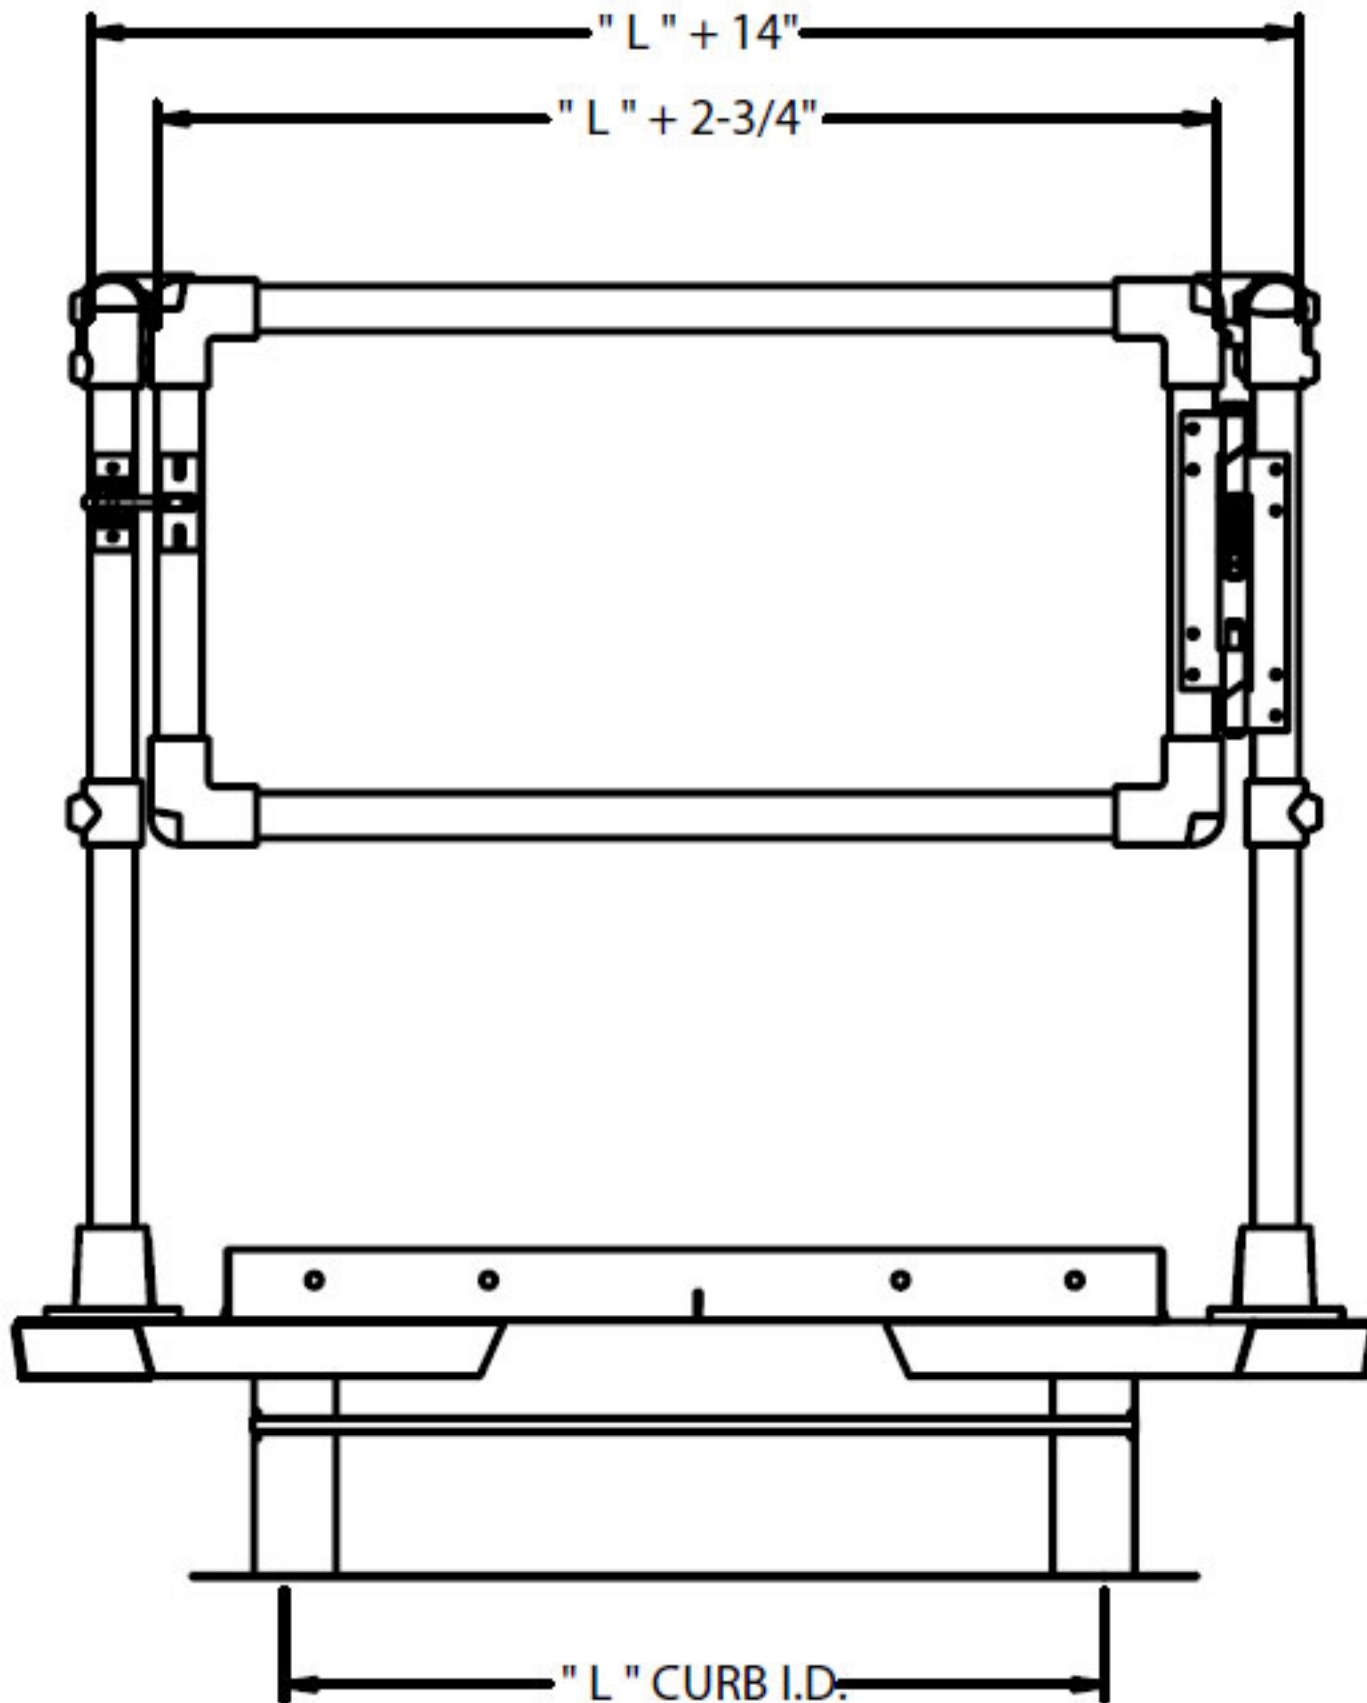

ROOF HATCH & SAFETY RAILS FRONT VIEW

(ROOF HATCH COVER REMOVED FOR A BETTER VIEW OF THE RAIL SYSTEM)

NOTE: Railing product image shown with 36" x 36" Aluminum Roof Hatch. Roof Hatch products are sold separately. For more information on Roof Hatches and Smoke Vents, contact Acudor at "www.acudor.com" - info@acudor.com